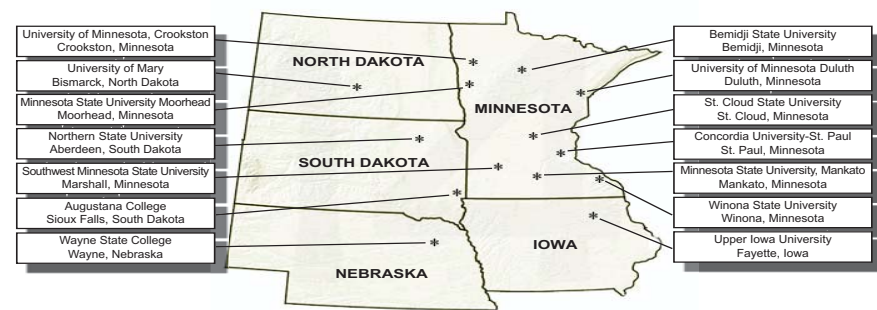

The NSIC has gained national recognition in recent years as three teams have won National Championships. Winona State men's basketball made three straight trips to the NCAA Division II National Championship game, winning the 2006 and 2008 games and losing the 2007 game on a last second shot. During that period, the Warriors won an NCAA record 57 consecutive games. Concordia University, St. Paul garnered the first women's title in 2007 as its volleyball team won the National Championship.

Over the years the NSIC, comprised of schools of modest size, has provided extremely competitive intercollegiate athletic programs for its members. Although the programs are not designed to be equal to Division I athletics, many former NSIC athletes have distinguished themselves in national and international competition. Each member school emphasizes the educational, entertainment and unifying value of sports while pointing with pride to the many advantages to be gained by attending these colleges and universities. As some affiliated with the conference have coined, the NSIC quite possibly is, "the most competitive conference in NCAA Division II."