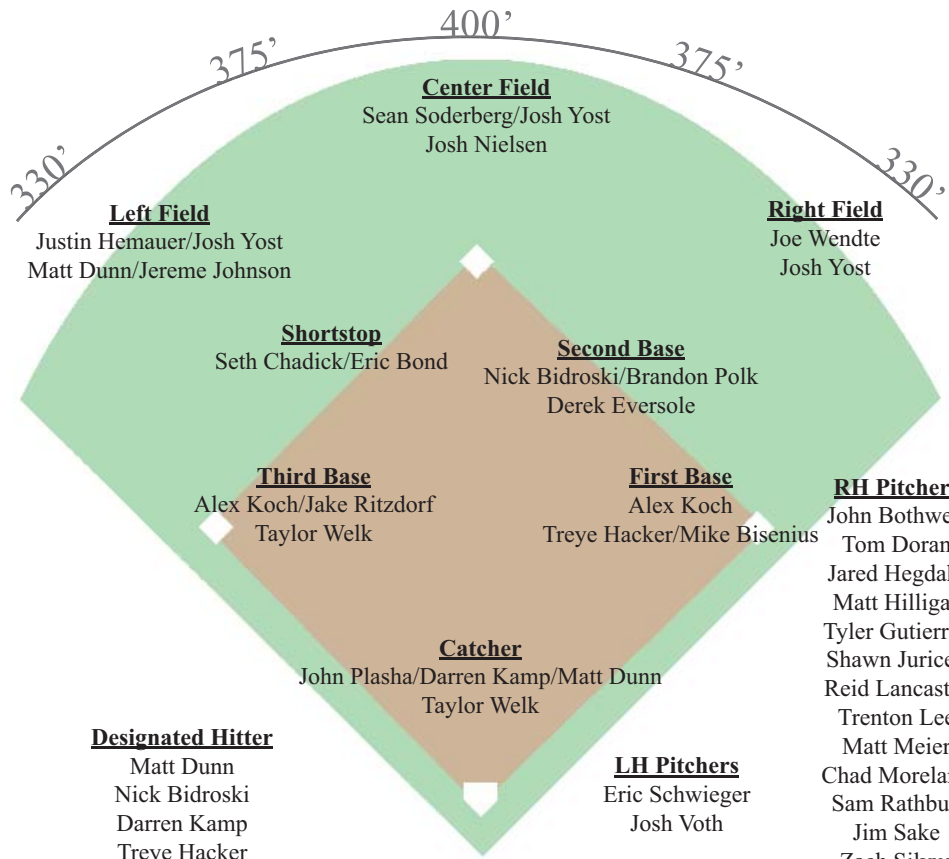

Depth Chart

Designated Hitter

Matt Dunn
Nick Bidroski
Darren Kamp
Treye Hacker
Mike Bisenius

LH Pitchers

Eric Schwieger
Josh Voth

RH Pitchers

John Bothwell
Tom Doran
Jared Hegdahl
Matt Hilligas
Tyler Gutierrez
Shawn Juricek
Reid Lancaster
Trenton Lee
Matt Meier
Chad Moreland
Sam Rathbun
Jim Sake
Zach Silvus
John Snyder
Austen Wisroth

Redshirts

Brent Benson
Eric Dye
Shay Hacker
Tyler Hohenstein
Tadd Johansen
Brett Keim
Justin Kelly
Jeff Kirchmann
Andy Maki
Josh Nelsen
Trevor Reeves
David Synnott

Wayne State Field

Capacity: 1,500

Dimensions

Left 330
Left Center 375
Center 400
Right Center 375
Right 330

Coaches

John Manganaro, Head Coach
Brian Disch, Asst. Coach
Adam Walkenhorst, Asst. Coach
Ryan Lennerton, Asst. Coach
Bruce Schlecht, Asst. Coach
Brian Sulzman, Asst. Coach

2009 Wildcat Roster