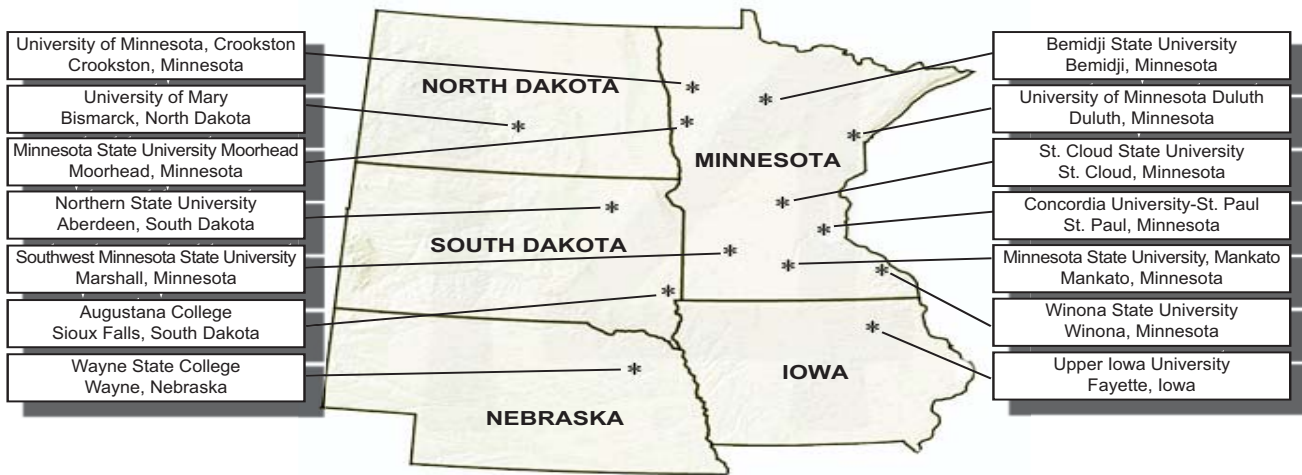

Since 2000, the NSIC has participated in one of two officially-sanctioned NCAA Division II football bowl games in the country. Dating back to 1948, the Mineral Water Bowl is hosted by the Quarterback Club of Excelsior Springs, Missouri. The game matches the highest-finishing team from the NSIC not selected for the NCAA Division II playoffs against the highest-finishing team from the Mid-America Intercollegiate Athletics Association (MIAA) not participating in the NCAA Division II playoffs. The first NSIC/MIAA meeting in 2000 marked the Mineral Water Bowl's inaugural year of the Division II era. Wayne State represented the NSIC in the 2007 Mineral Water Bowl game and dropped a hard-fought 20-13 contest to Missouri Western.

Over the years the NSIC, comprised of schools of modest size, has provided extremely competitive intercollegiate athletic programs for its members. Although the programs are not designed to be equal to Division I athletics, many former NSIC athletes have distinguished themselves in national and international competition. Each member school emphasizes the educational, entertainment and unifying value of sports while pointing with pride to the many advantages to be gained by attending these colleges and universities. As some affiliated with the conference have coined, the NSIC quite possibly is, "the most competitive conference in NCAA Division II."