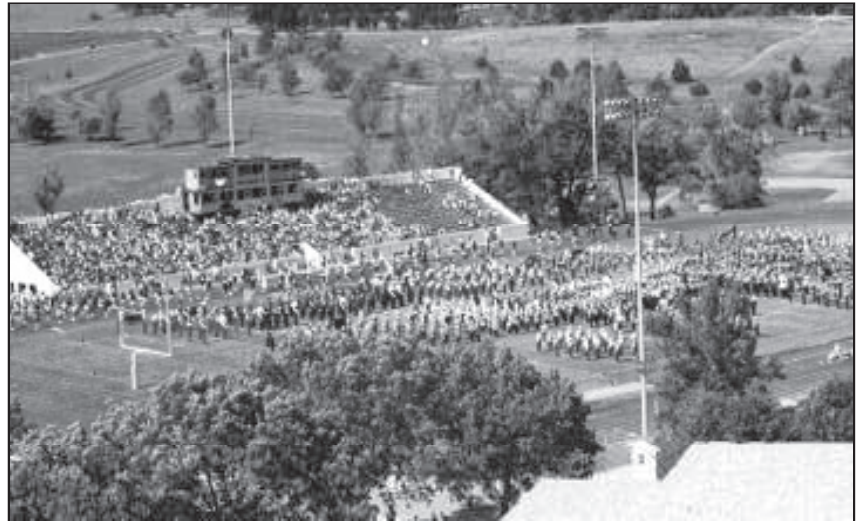

WAYNE STATE FACILITIES

Memorial Stadium / Bob Cunningham Field

Memorial Stadium has been "Home of the Wildcats" since 1931 when the college purchased 11 acres of land for athletic fields. The grandstand was constructed in 1933. The stadium was officially designated Memorial Stadium following World War II in honor of the Wayne State students who served in the war. Bob Cunningham Field was named in 1993 for the WSC three-sport Hall of Fame standout (1936-39).

The press box was built at the time of the grandstand construction, with a second level being added in 1969.

The main stadium has seating for 2,500 fans while the bleachers on the east side of the field can seat an additional 1,000 fans. Cunningham Field has a natural grass surface.

Recreation Center

The Wayne State College Recreation Center opened in 1987 and is the college's main facility for student recreation and selected athletic activities.

The main area in the Recreation Center provides a six-lane running track that was resurfaced last year with one of the best surfaces used today. Three full-size courts for basketball, volleyball, tennis, and badminton are also housed in the rec center. Racquetball, weight training, aerobics, gymnastics, wrestling, and sauna facilities are all available to WSC students, faculty and staff as well as residents of the Wayne community.