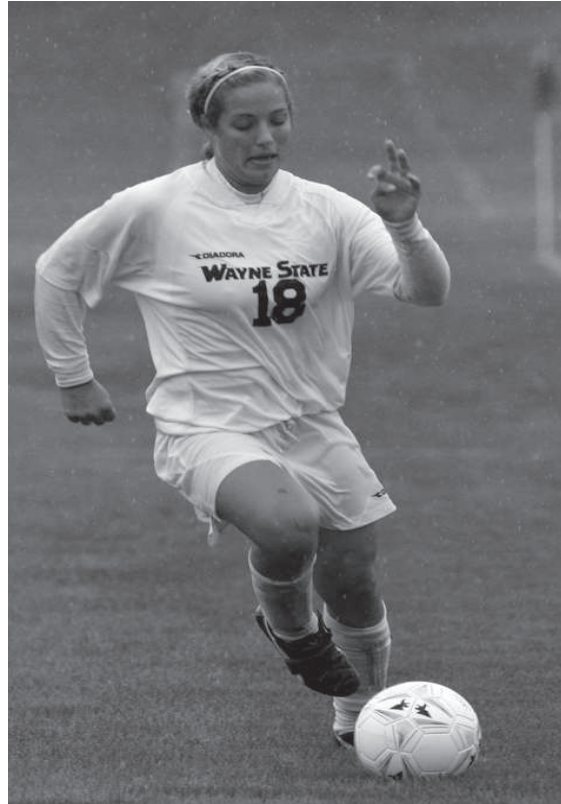

2007 SEASON OUTLOOK

A combination of experience and youth will make up the 2007 Wayne State College women's soccer team. Second-year head coach Brooke Bredenberg welcomes back 10 letter winners and six starters from last season's 10-10-1 team, but the Wildcats will need to rely on a talented recruiting class of 13 freshmen to help fill the shoes of several key players who either graduated or left the program.

Lost to graduation were Melissa Benson, Sarah James and M.A. Liebentritt. Benson was a three-time All-NSIC and two-time All-Central Region performer and ranks sixth on the career scoring list with 24 goals and 54 points. James was a two-time All-NSIC defender that scored three goals last season while Liebentritt was a Second Team All-NSIC honoree last season with eight goals and 19 points and finished her career ranked fifth on the all-time scoring list with 65 points, including 24 goals.

Senior Forward Gena Romano

"Each and every girl on this team will be fighting for a spot throughout the season," said Bredenberg. "I feel the girls have worked hard over the summer and are looking forward to a new season. Our team has an amazing work ethic and has a chance to go very far this season."

The WSC roster of 23 players features just two seniors and one junior with seven sophomores and 13 freshmen making up a majority of the team. Co-captains Marci Douglas and Gena Romano, both seniors, bring a wealth of experience to the Wildcat roster as the two players begin their fourth year of competition. Romano, from Lincoln Southwest, will start the season as a utility player after starting games at three different positions last season. She scored two goals and added two assists for six points, including two game-winning goals. Douglas appeared in all 21 games last season and recorded one assist for the 'Cats.

The lone junior on the team in defender Cassidy Goc (Columbus HS), who recorded one assist while starting 19 of 21 contests.

Sophomore Rachel Fuchs is the lone returning goalkeeper for WSC with freshman Emily Walker (Beatrice HS) contending for playing time. Fuchs was 1-3 with a 2.77 goals against average last season while appearing in 10 games. Walker earned honorable mention All-State honors at Beatrice High School and ranked 10th in Class B with a 1.93 goals against average.

Goc and sophomore Christina King (Millard West HS) are returning starters at defender. "Cassidy and Christina will do very well and start right away with the potential to be All-NSIC players this season," commented Bredenberg. Sophomore Michaela Lucas and freshmen Anna Walker, Krista Zarybnicky, Erin Fullmer, Amber Beecher, Ashley Janca and Sara Schwieger will all contend for playing time at the defender position.

Sophomores Katie Kelley, Megan Kenealy, Valerie Robinson and Michaela Lucas return with experience from last season at the midfielder position. Kelly (Millard South HS) had three goals and seven points with one game-winning goal while Kenealy added three goals in 19 games. Freshman Mikayla Comba will split time at midfield and defender positions.

Douglas is the top returning player at forward with freshmen Tiffani Kellerman, Stephanie Bright and Charis Oswald expected to see plenty of time in the field.

Wayne State opens the 2007 season on the road on Saturday, August 25 at Minnesota State in Mankato, Minnesota. The first of eight home matches for the Wildcats is scheduled for Friday, September 7 when WSC hosts the University of South Dakota followed by the NSIC opener against Southwest Minnesota State in Wayne on Sunday, September 9.