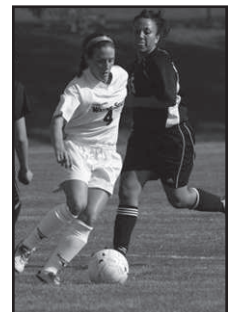

MEGAN KENEALY **4**
5-4 Sophomore
Midfielder
Blair, Neb.
(Blair HS)

2006: Played in 19 games and started 11 of them as a true freshman. . . Scored three goals on 11 shots on goal. . . Scored goals against York College on 8-25-06, Doane College on 9-10-06 and Upper Iowa on 9-30-06.

High School: Lettered at Blair HS in basketball for three years and soccer for four years. . . Earned All-State honorable mention and All-Conference honorable mention honors in 2004 and 2005. . . Received the Will to Win Gatorade Award in 2004 and 2005. . . Voted the 2005 Most Valuable Player at Blair HS. . . Helped her team to a district runner-up finish in 2003 and 2005.

Personal: Daughter of Kent and Zoe Kenealy. . . Born on December 9, 1987. . . Majoring in Business Administration.