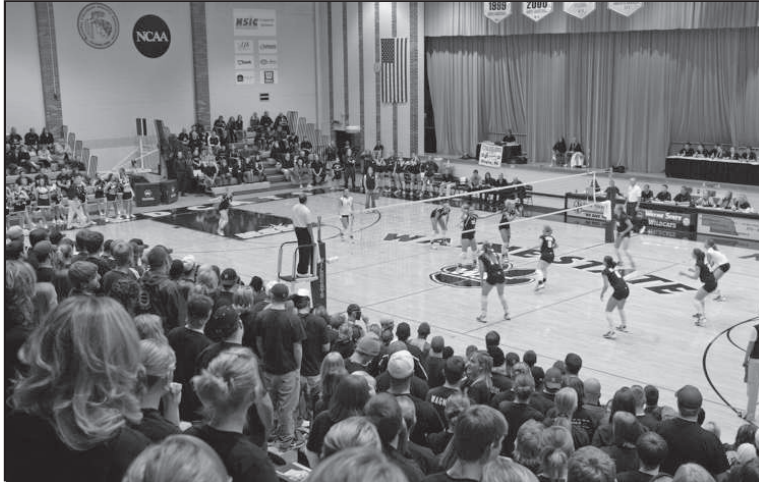

WAYNE STATE FACILITIES

Rice Auditorium

Rice Auditorium serves as the home for the Wildcat men's and women's basketball teams as well as the volleyball squad. Recent upgrades to the arena include: new balcony seats and a new stage curtain in 2007; a new playing surface in 2004; new scoreboards on the north and south walls (summer of 1998) and new bleachers in the lower level (summer of 1996). Its facilities include refurbished locker rooms, classrooms, a training room, and a state-of-the-art training facility.

The gymnasium area seats approximately 2,500 for basketball games and volleyball matches. Named for John D. Rice, Wayne State College president from 1951-56, Rice Auditorium was the site of the 1999 NCAA Division II North Central Regional Men's Basketball Championships and the 2006 NSIC Red Baron Women's Basketball Classic.