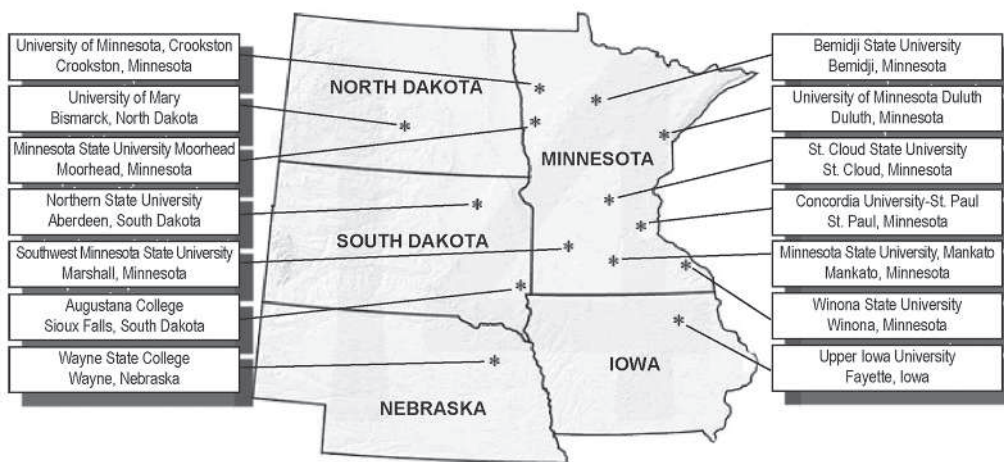

Since 2000, the NSIC has participated in one of two officially-sanctioned NCAA Division II football bowl games in the country. Dating back to 1948, the Mineral Water Bowl is hosted by the Quarterback Club of Excelsior Springs, Missouri. The game matches the highest-finishing team from the NSIC not selected for the NCAA Division II playoffs against the highest-finishing team from the Mid-America Intercollegiate Athletics Association (MIAA) not participating in the NCAA Division II playoffs. The first NSIC/MIAA meeting in 2000 marked the Mineral Water Bowl's inaugural year of the Division II era. Wayne State represented the NSIC in the 2007 Mineral Water Bowl game and dropped a hard-fought 20-13 contest to Missouri Western.

Over the years the NSIC, comprised of schools of modest size, has provided extremely competitive intercollegiate athletic programs for its members. Although the programs are not designed to be equal to Division I athletics, many former NSIC athletes have distinguished themselves in national and international competition. Each member school emphasizes the educational, entertainment and unifying value of sports while pointing with pride to the many advantages to be gained by attending these colleges and universities. As some affiliated with the conference have coined, the NSIC quite possibly is, "the most competitive conference in NCAA Division II."