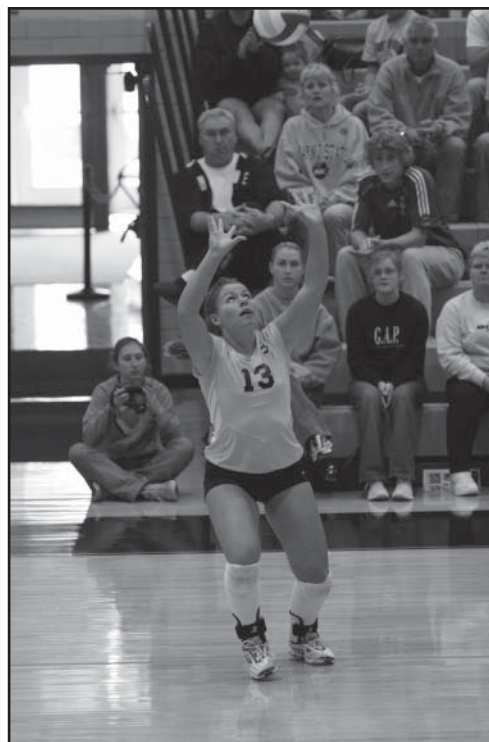

CAREER STATISTICS - TESSA WIETFELD									
Year	MP-GP	K	KPG	AST	APG	DIG	DPG	BLK	BPG
2006	4-5	0	0.00	2	0.40	1	0.20	0	0.00
Totals	4-5	0	0.00	2	0.40	1	0.20	0	0.00